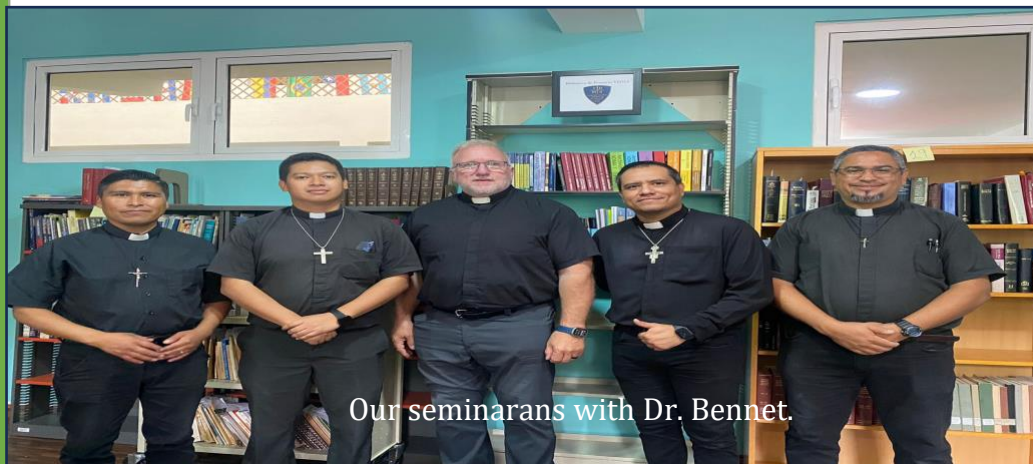

Our seminarans with Dr. Bennet.